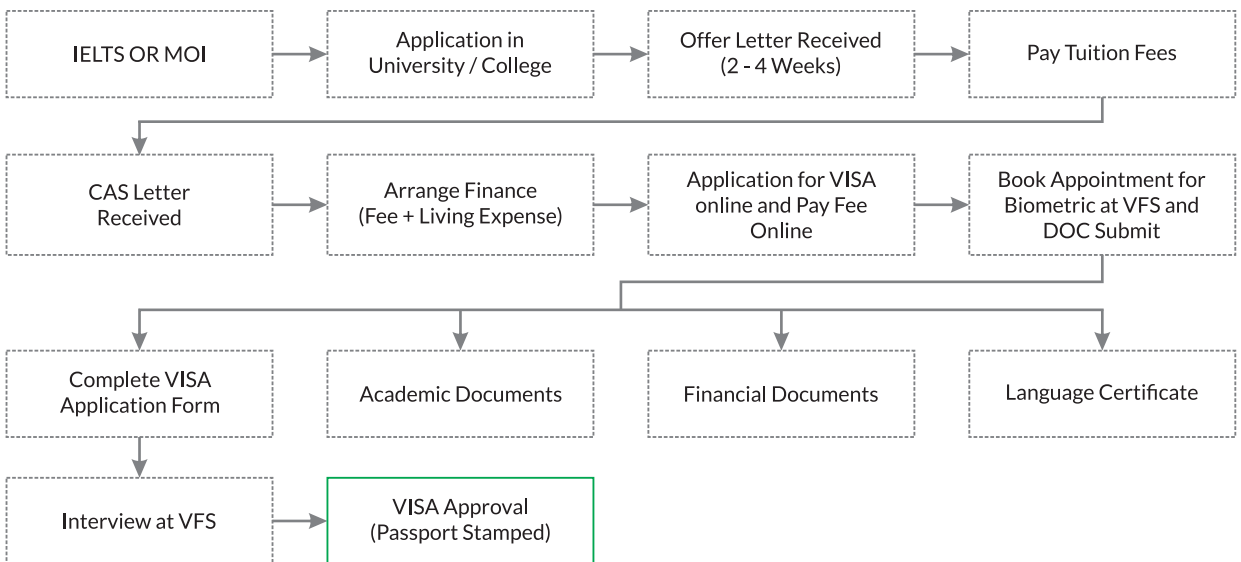

Work Permit after Studies

International graduates from UK higher education institutions also have the opportunity to work in UK for up to two years following the completion of their program.

VISA PROCESS CHART